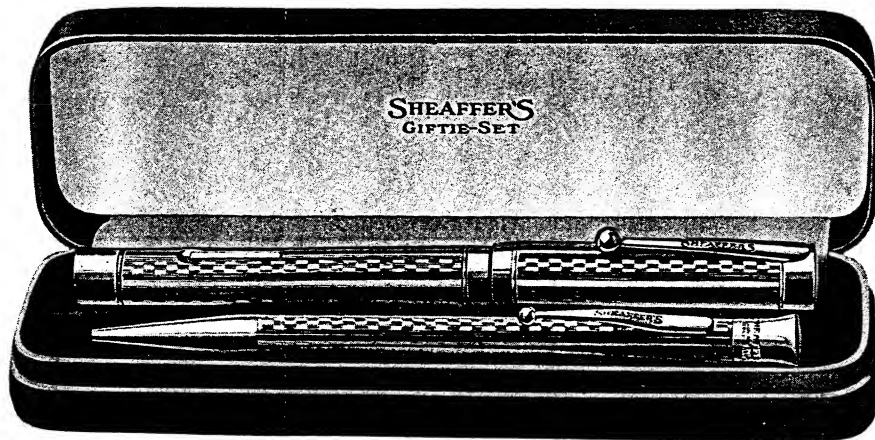

Sheaffer's Giftie Sets

Regular length—pen five inches, pencil five inches

Set No.	Pcl. No.	Pcl. Price	Pen No.	Pen Price	Set Price
C6—CT—Green Gold Filled.....		$6.00	36TC—Green Gold Filled.....	$10.50	$14.00